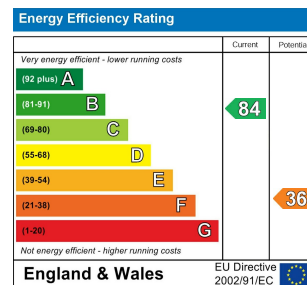

DIRECTIONS

CONTACT

Office 280, Regency House
91 Western Road
Brighton
East Sussex
BN1 1AB

E: lettings@bishopsurelets.co.uk
T: 01273 646 426
www.bishopsurelets.co.uk

**BISHOP
SURELETS**