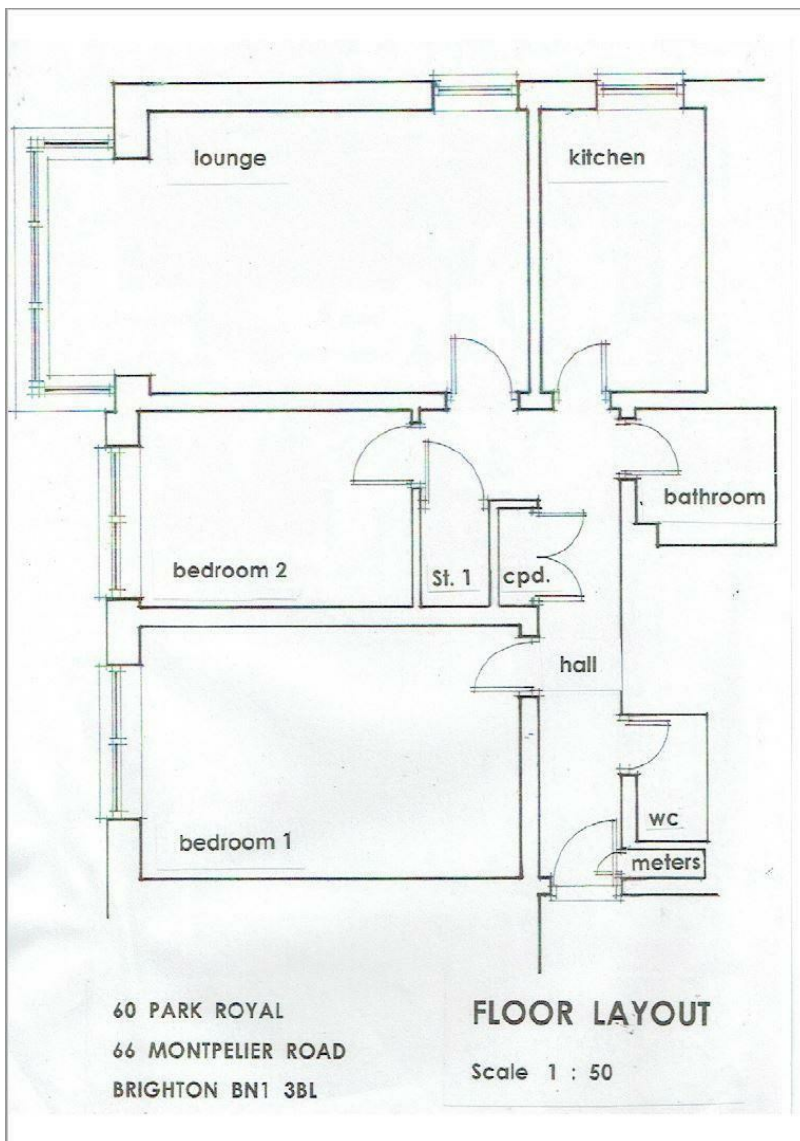

**2 Bed
Flat
located in**

£1,600 Per Month

 **BISHOP
SURELETS**

DIRECTIONS

CONTACT

Office 280, Regency House
91 Western Road
Brighton
East Sussex

E: lettings@bishopsurelets.co.uk
T: 01273 646 426
www.bishopsurelets.co.uk