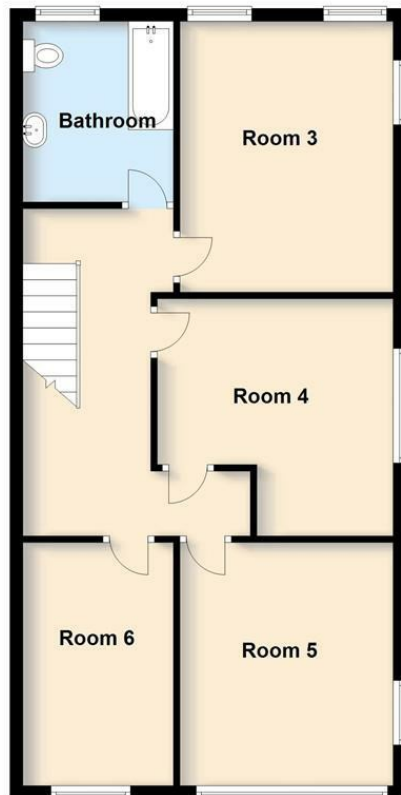

0 Bed
Room to Rent
located in

£435 PCM

 **BISHOP
SURELETS**

Ground Floor

First Floor

Whilst every attempt has been made to ensure the accuracy of the floor plan contained here, measurements of doors, windows, rooms and any other items are approximate and no responsibility is taken for any error, omission, or mis-statement. This plan is for illustrative purposes only and should be used as such by any prospective purchaser.