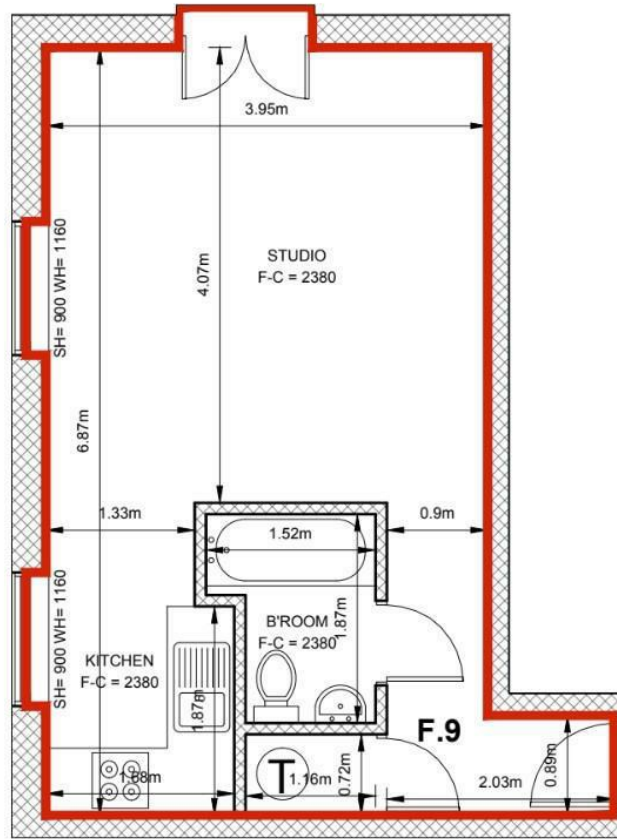

0 Bed
Flat - Studio
located in

£995 PCM

 **BISHOP
SURELETS**

Historic floor plan. Shower cubicle now in place of bath.

DIRECTIONS

CONTACT

Office 280, Regency House
91 Western Road
Brighton
East Sussex
BN1 1AB