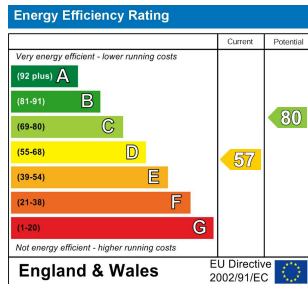

DIRECTIONS

CONTACT

Office 280, Regency House
91 Western Road
Brighton
East Sussex
BN1 2RN

E: lettings@bishopsurelets.co.uk
T: 01273 646 426
www.bishopsurelets.co.uk