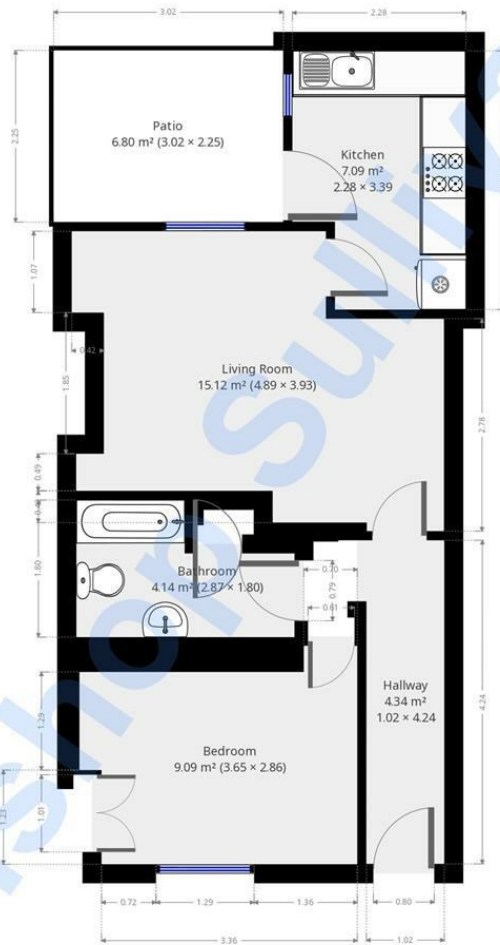

DIRECTIONS

CONTACT

Office 280, Regency House
91 Western Road
Brighton
East Sussex
BN1 2RN

E: lettings@bishopsurelets.co.uk
T: 01273 646 426
www.bishopsurelets.co.uk